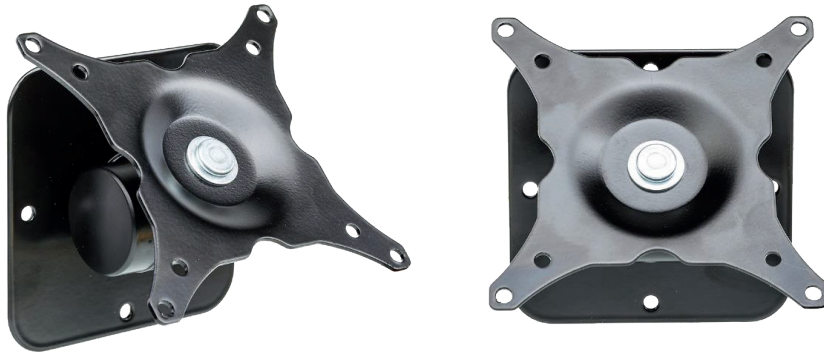

PRO DVX

THE ART OF DIGITAL VIEWING

WM-35

Wall Mount VESA 75 / 100
110 X 110 X 58 mm
1,2 kg